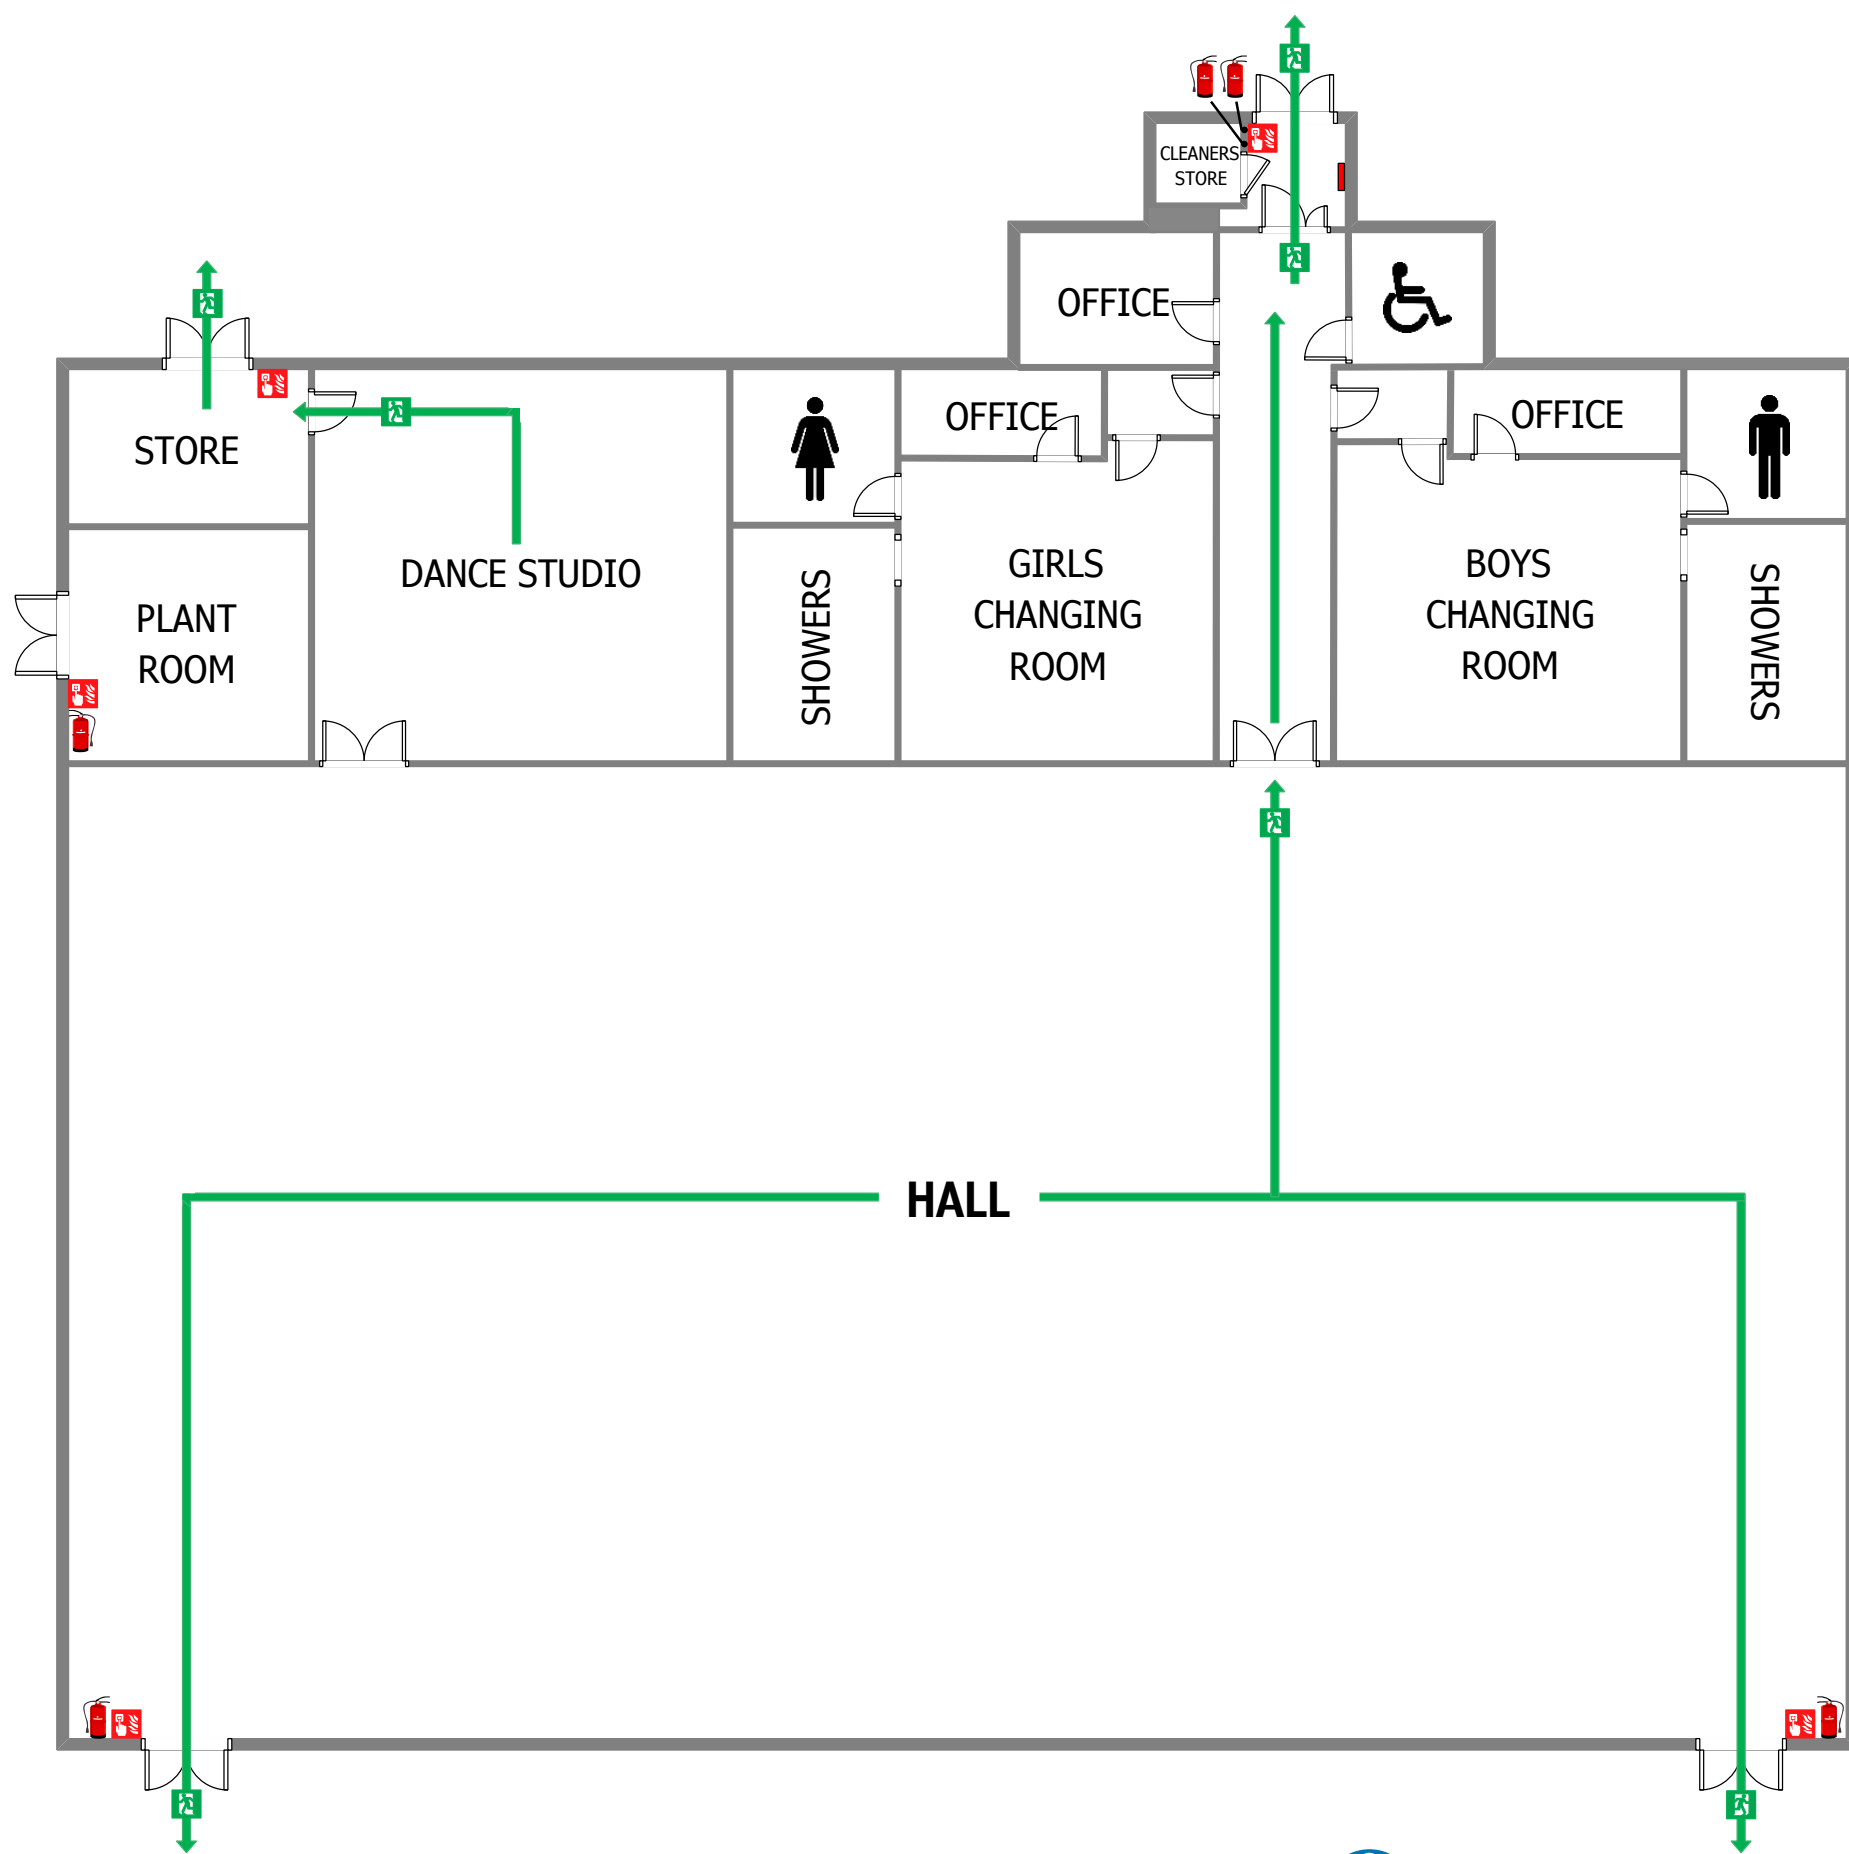

FIRE EVACUATION PLAN SPORTS HALL

GARTREE HIGH SCHOOL

 Report to assembly point on the front playground

LEGEND	
	FIRE EXTINGUISHER
	FIRE ALARM CALL POINT
	EXIT ROUTE
	FIRE ALARM CONTROL PANEL
	YOU ARE HERE

! Fire Action

-  Raise the alarm
-  Leave the building by the nearest exit
-  Report to assembly point on the playground
-  Do not return to the building until authorised to do so
-  Do not take any risks