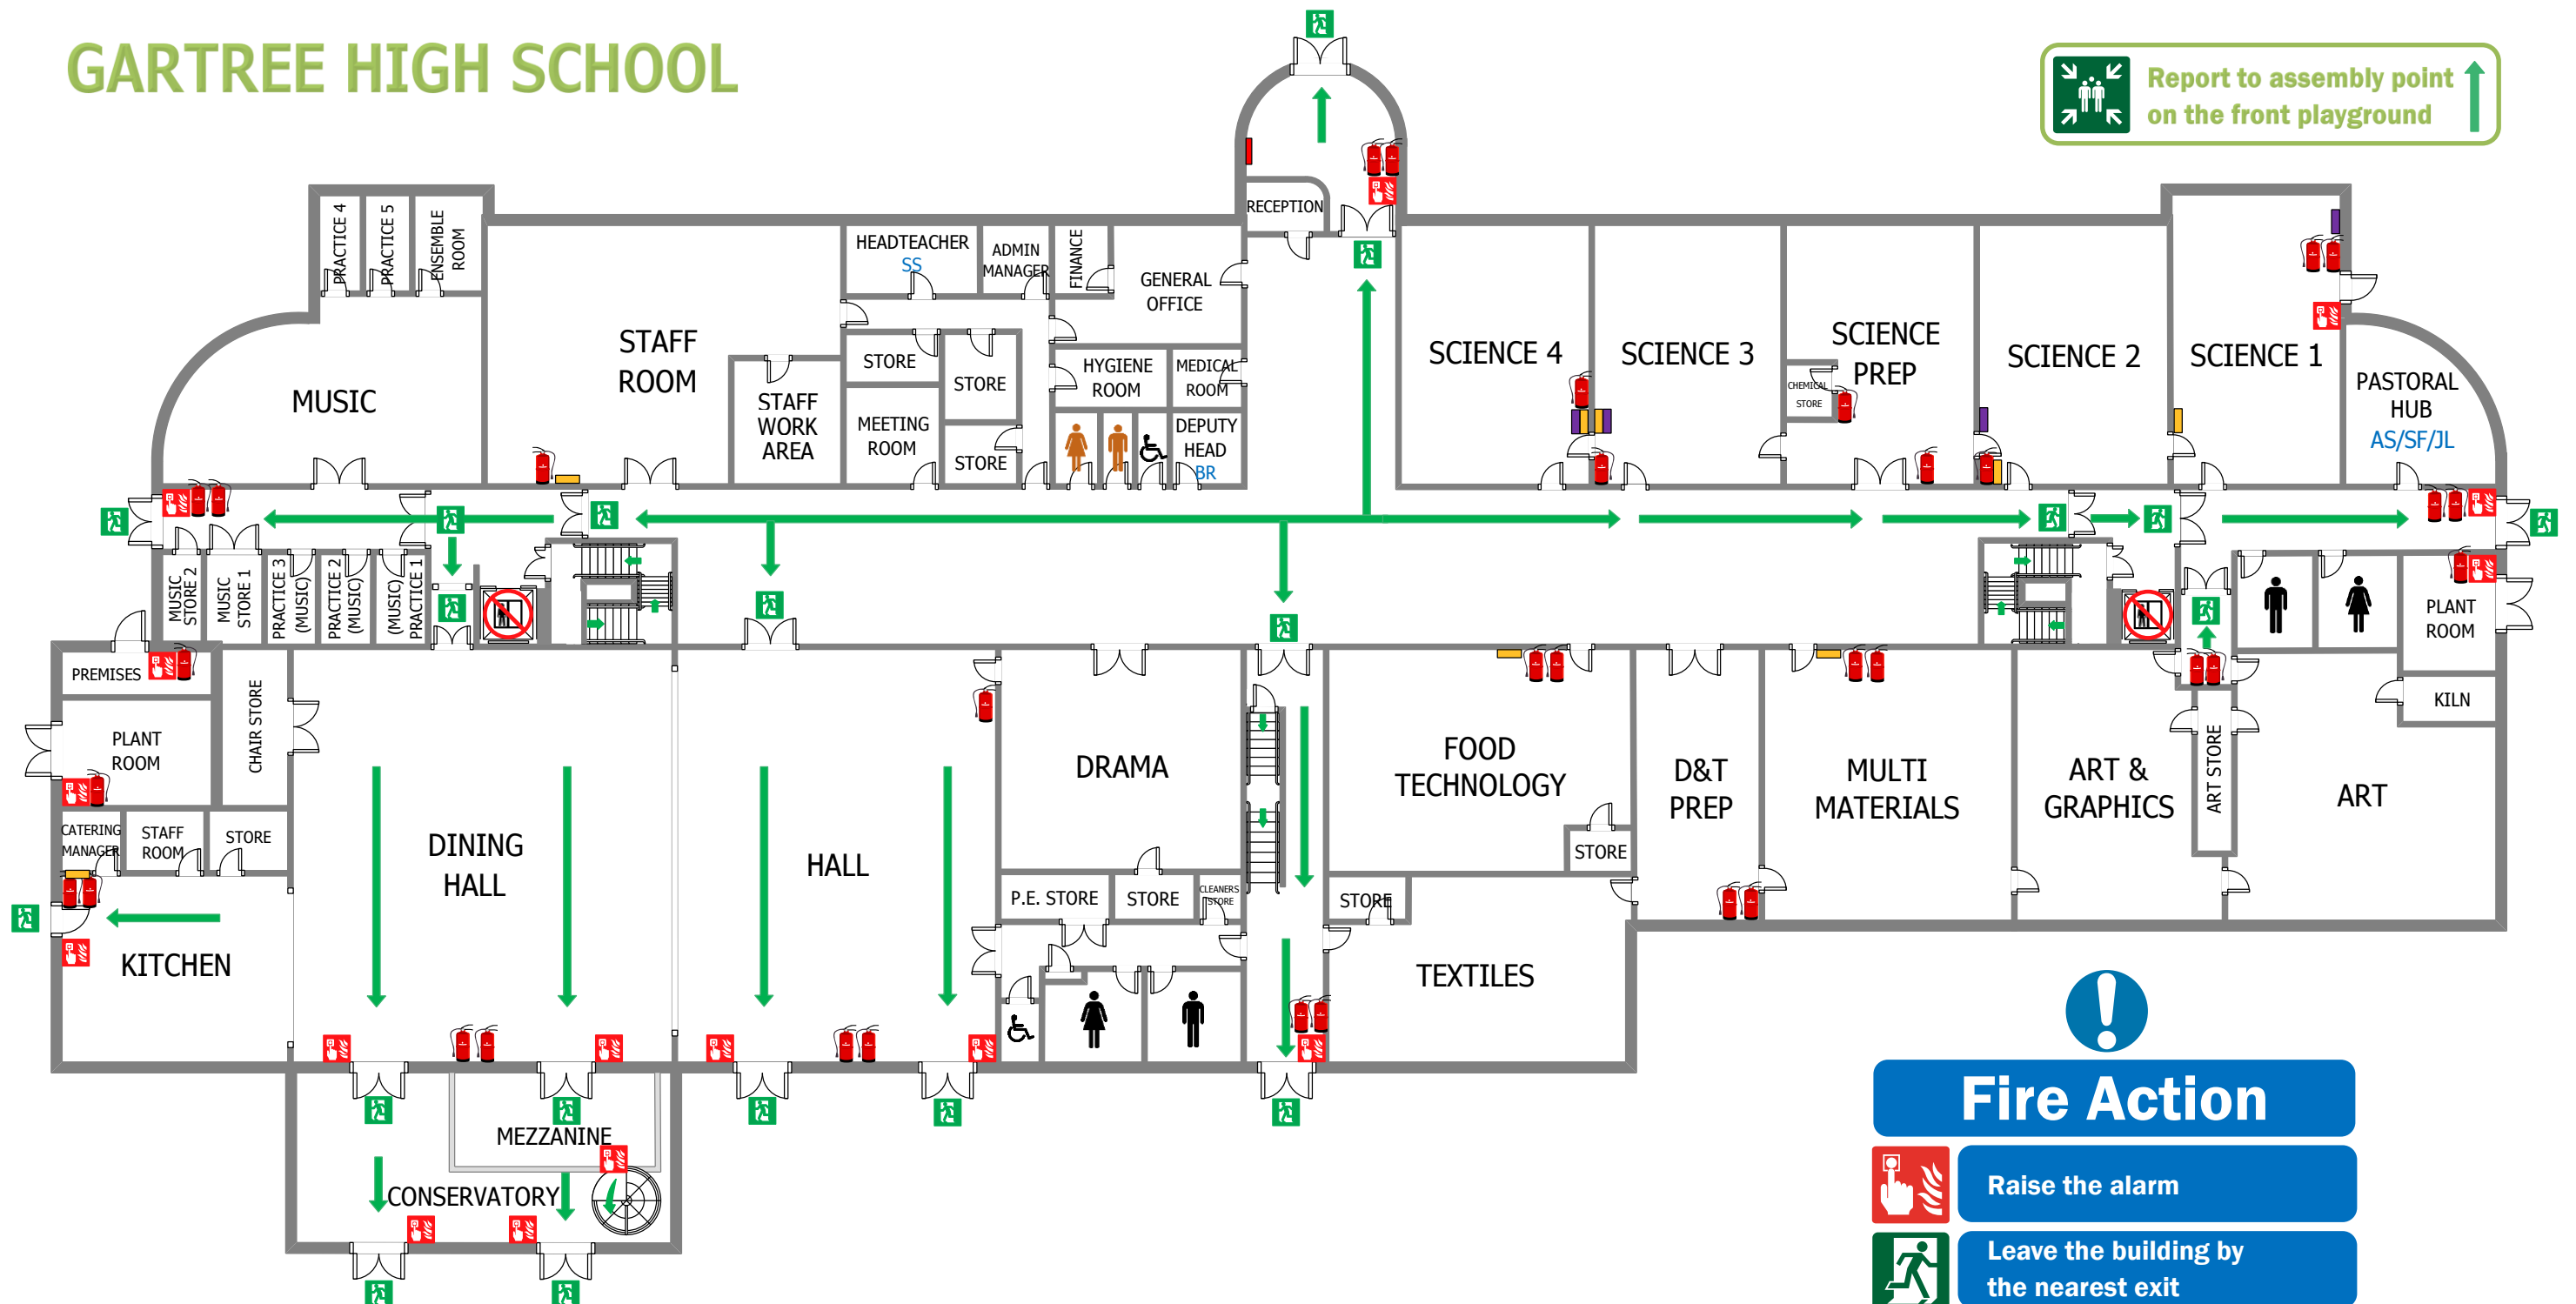

FIRE EVACUATION PLAN

GROUND FLOOR

GARTREE HIGH SCHOOL

Report to assembly point on the front playground

LEGEND

	FIRE EXTINGUISHER		FIRE BUCKET		EXIT ROUTE
	FIRE ALARM CALL POINT		FIRE BLANKET		YOU ARE HERE
	DON'T USE THE LIFT		FIRE ALARM CONTROL		

Fire Action

- Raise the alarm
- Leave the building by the nearest exit
- Report to assembly point on the front playground
- Do not return to the building until authorized to do so
- Do not take any risks